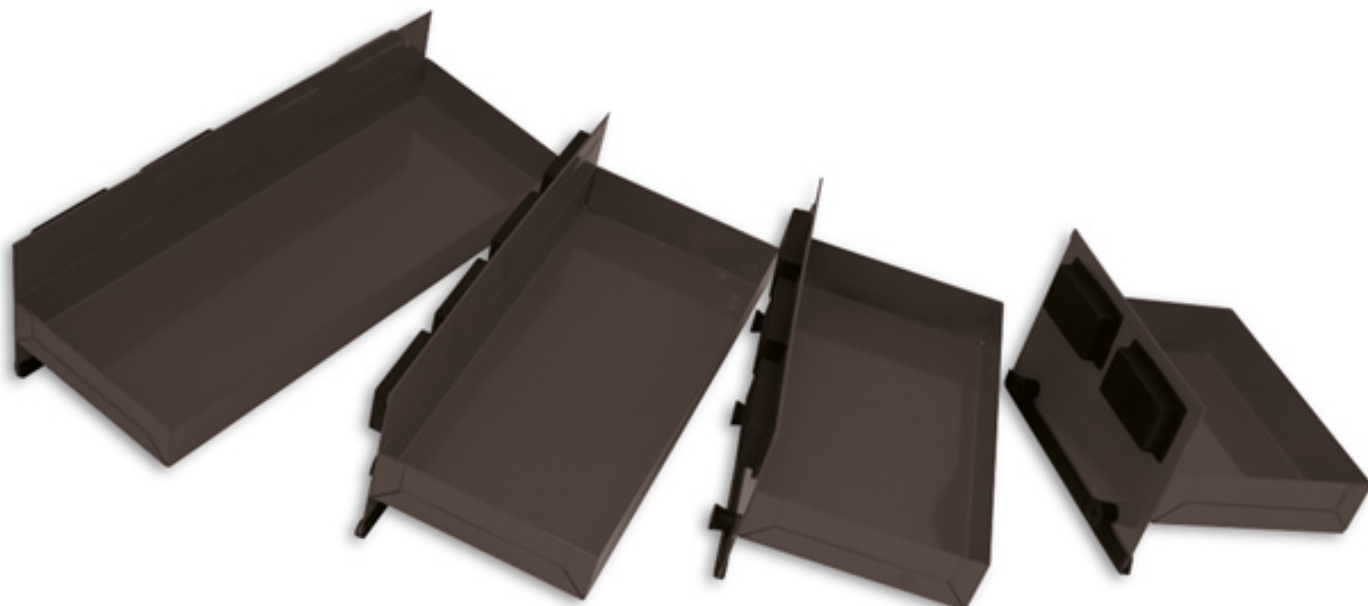

## Magnetic Tool Tray 4pc

For additional storage of small component parts during strip down or for specialised chemical containers.

### Additional Information

- Sizes: 110mm long x 30mm deep; 310, 270, 220 and 150mm wide.
- Strong magnets allows hold on the side of tool cabinets.
- Useful for automotive, electronics and computer industries.
- 
- 